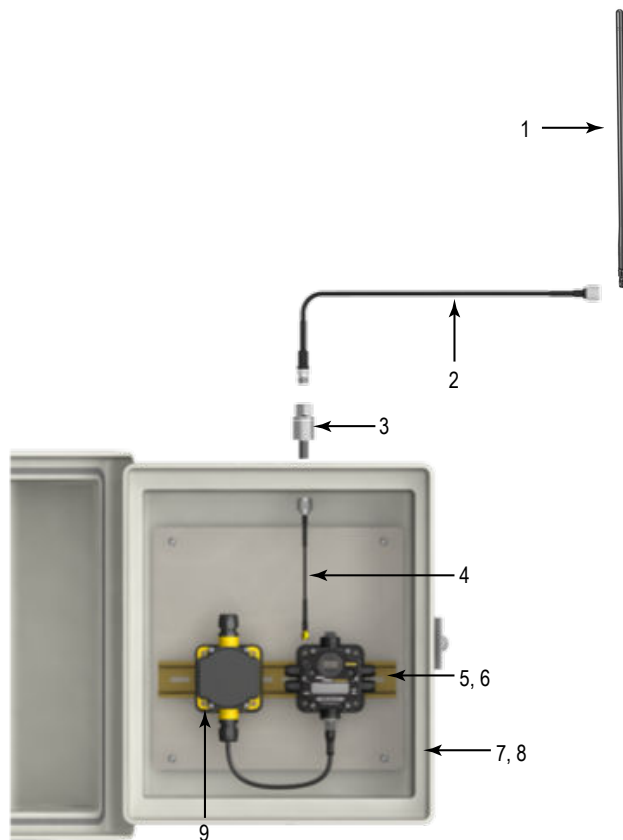

Antenna Kit BWA-ANTKIT-002

Mid-range gain omni-directional antenna kit BWA-ANTKIT-002 (p/n 18954) includes a 5 dBi rubber swivel antenna.

	Qty	Part No.	Model	Description
1	1	17721	BWA-905-C	Antenna, Omni, 902–928 MHz, 5 dBi, Rubber swivel, RP-SMA Male
2	1	77488	BWC-1MRSFRSB4	RG58, RP-SMA Male to RP-SMA Female Bulkhead, 4 m
3	1	79296	BWC-LMRSFRPB	Surge Suppressor, Bulkhead, RP-SMA
4	1	78544	BWC-1MRSFRSB02	RG58, RP-SMA Male to RP-SMA Female Bulkhead, 0.2 m
5–9				Sold separately. Antenna kits do not include the radio, power supply, or enclosure components.

To create a weatherproof antenna connection, refer to the Sure Cross Wireless I/O Product Manual (p/n [132607](#)), the Sure Cross Installation Guide (p/n [151514](#)), or Antenna Basics (p/n [132113](#)).